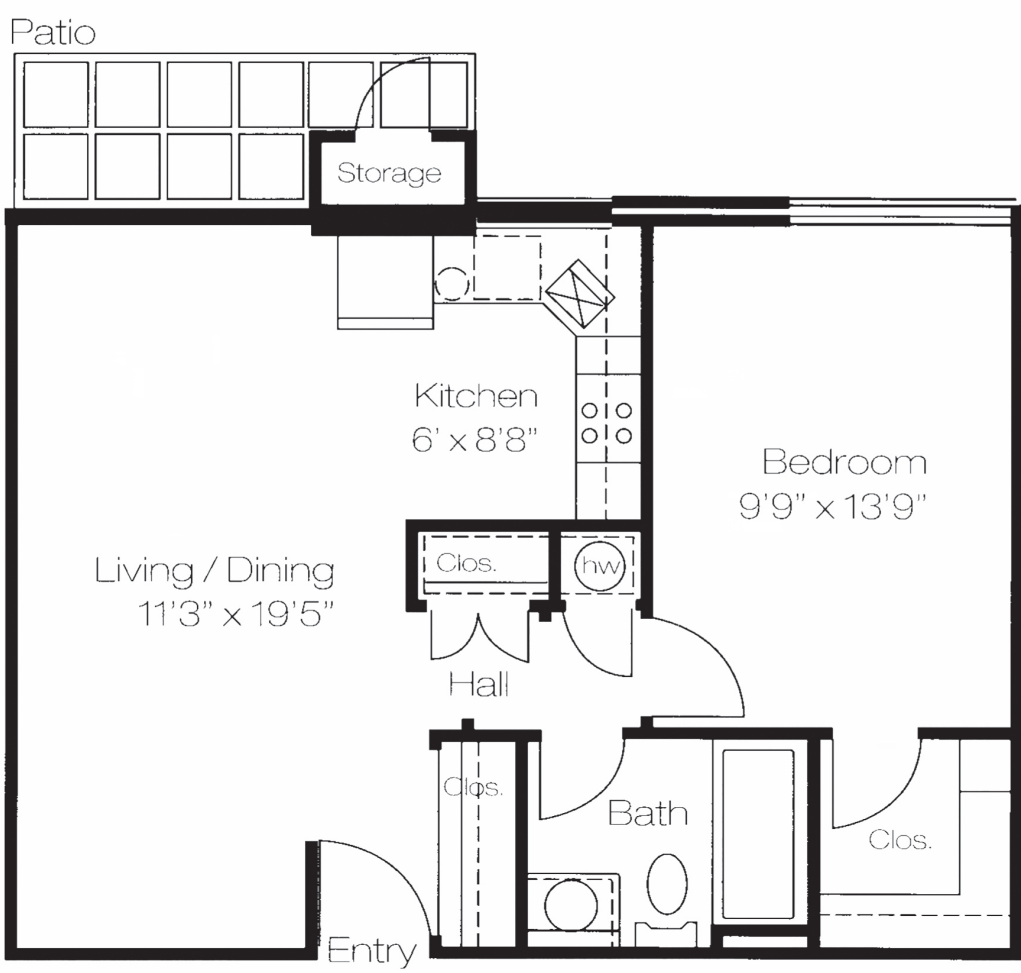

THE VILLAGE AT
AUGSBURG
A National Lutheran Community

CAMDEN

INDEPENDENT LIVING APARTMENTS

Large one bedroom, one bath, 560 square feet

Total measurements may vary and are subject to change.

6825 Campfield Road | Baltimore | MD 21207