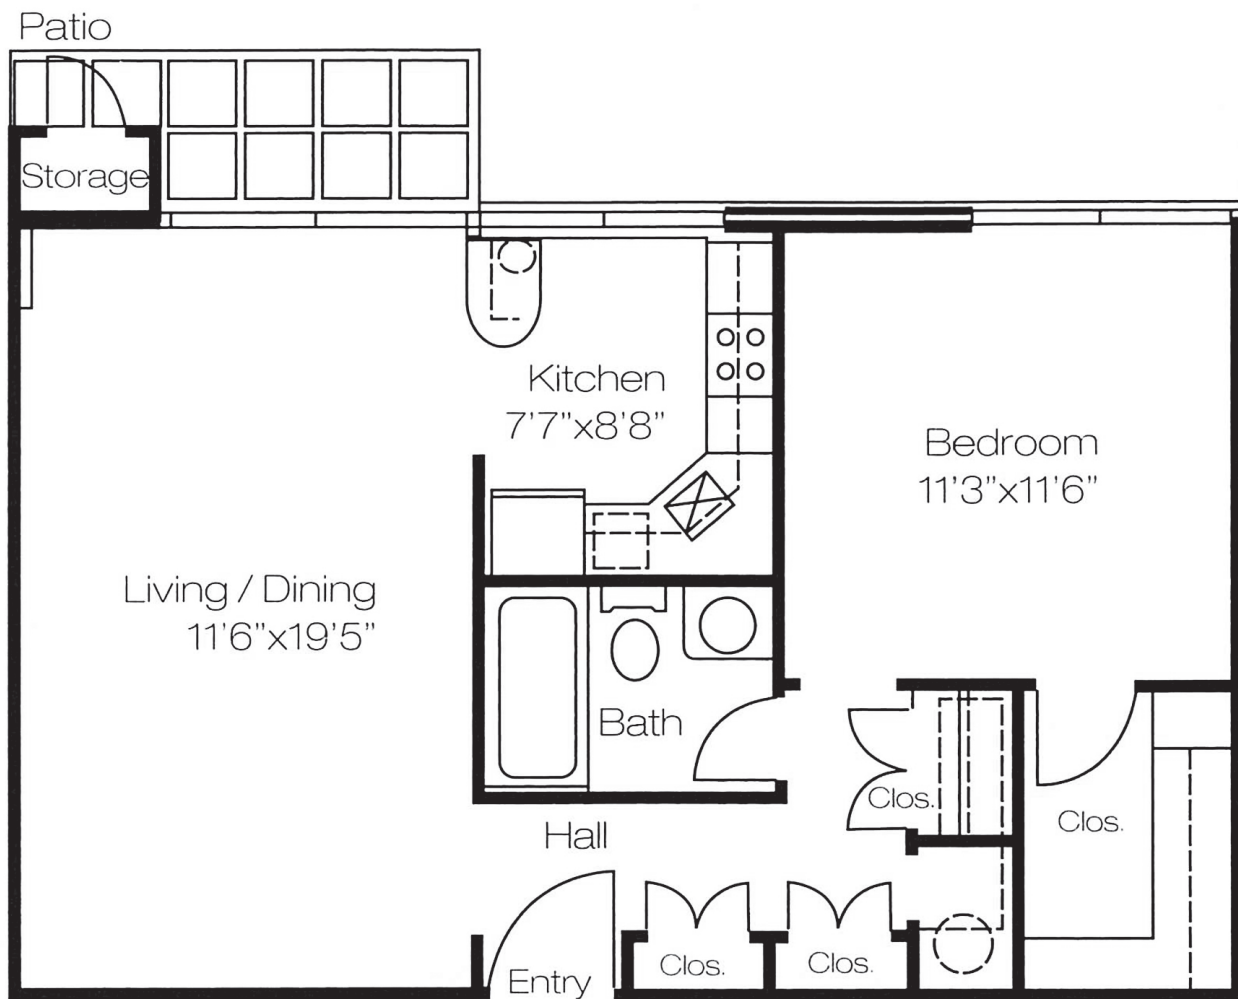

# CARROLL

## INDEPENDENT LIVING APARTMENTS

Extra large one bedroom, one bath, 640 square feet

Total measurements may vary and are subject to change.

6825 Campfield Road | Baltimore | MD 21207

443-471-1020

[www.thevillageataugsburg.org](http://www.thevillageataugsburg.org)